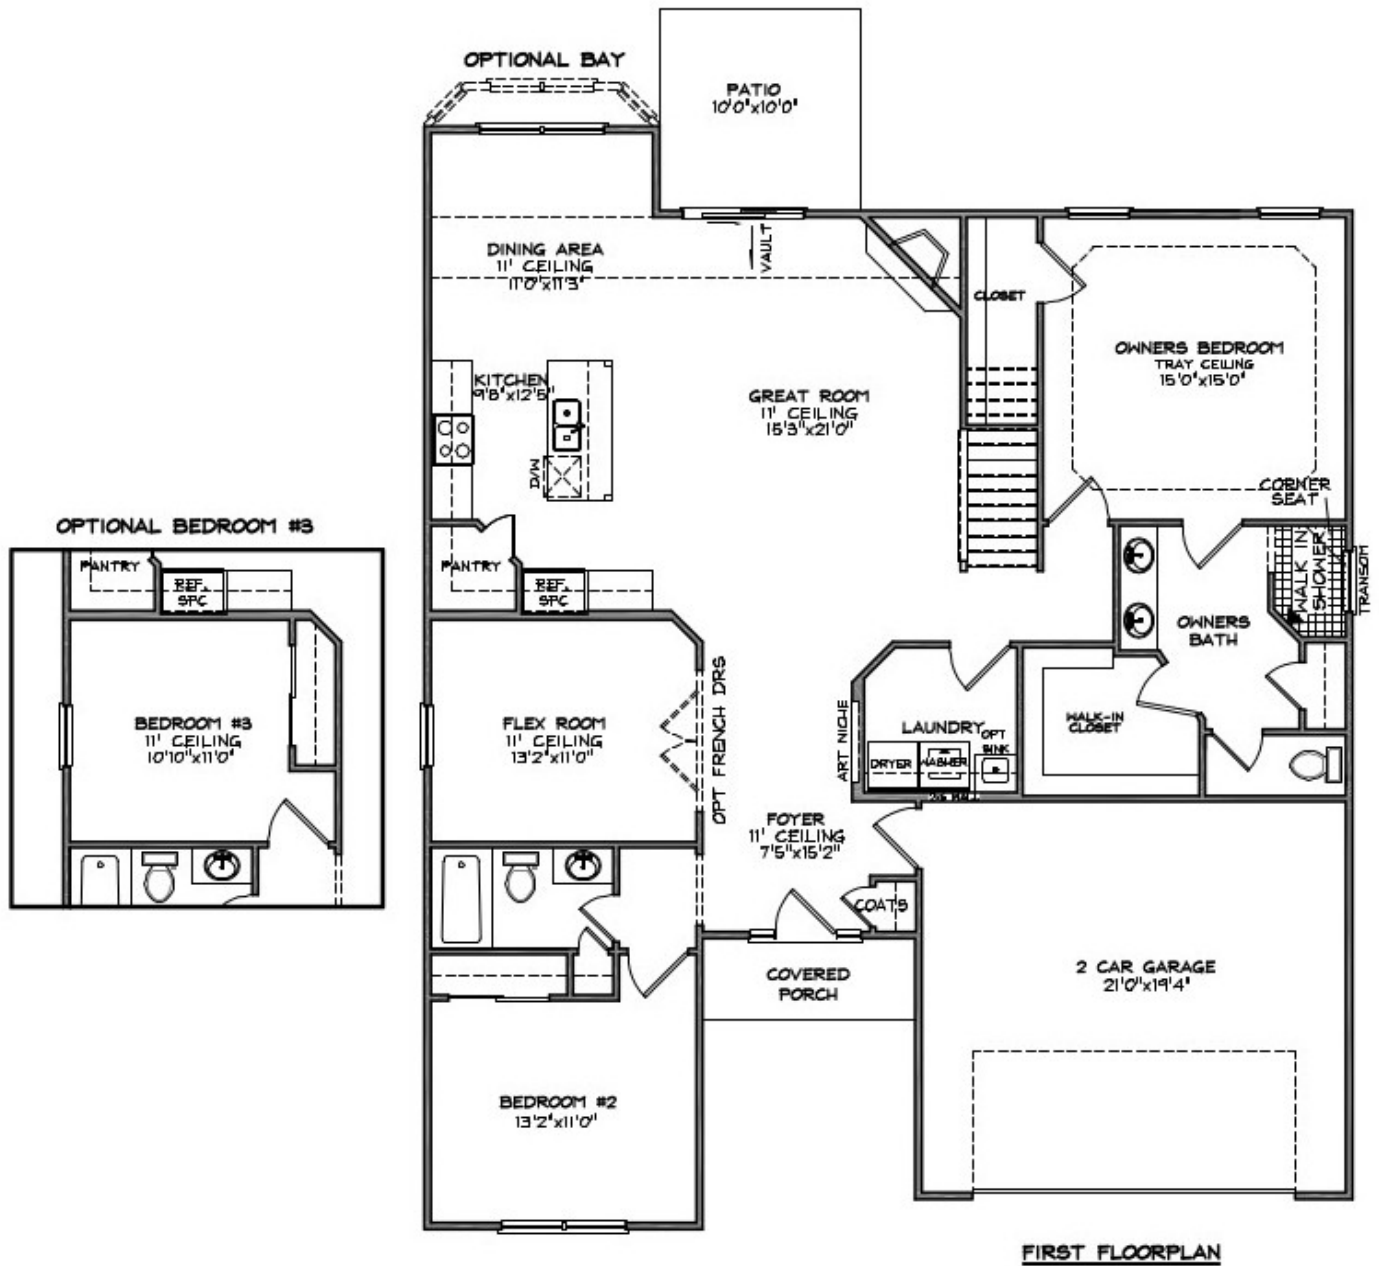

▶▶▶ The Elkins Plan

2-3 Bedroom, 2 Bath
Signature Series

MONARCH
HOMES

Presented by
Comey & Shepherd
REALTORS.

CALL TODAY FOR DETAILS! 513-327-8447

VISIT MONARCHHOMESOHIO.COM

»»» The Elkins Plan

2-3 Bedroom, 2 Bath
Signature Series

This brochure is for illustration purposes only. Prices, plans, features, dimensions, and specifications are subject to change without notice. Please see a Real Estate Consultant for details. Room sizes are approximate and calculated from inside of partition.