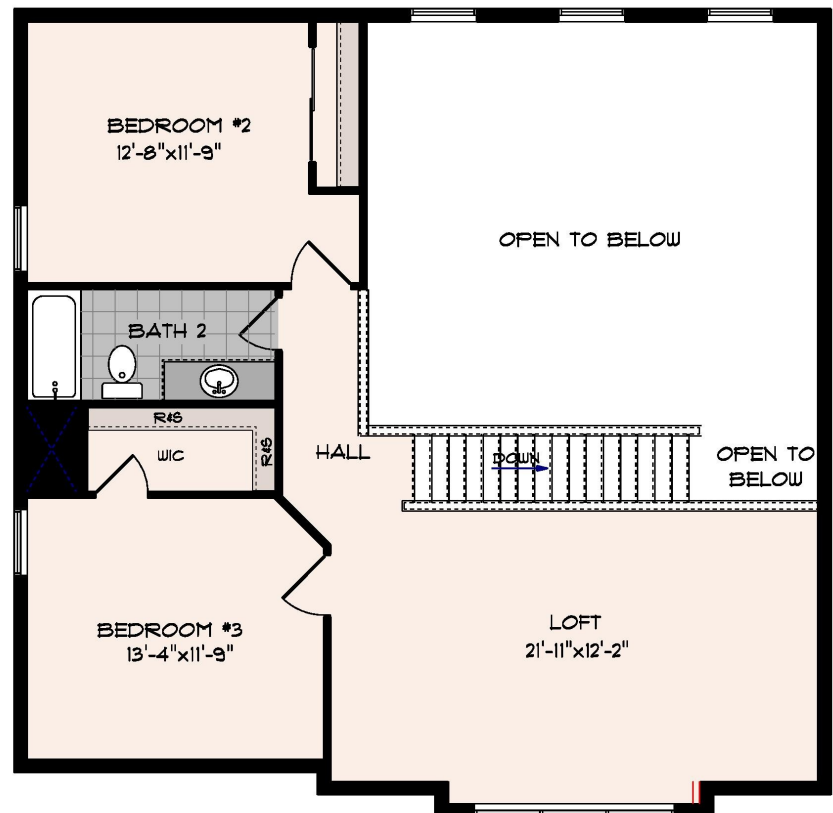


The Lansing

3-4 Bedroom + 2-1/2 Bath
2985 Square Feet

ELEVATION G

SHOWN WITH OPTIONAL SIDE ENTRY GARAGE, OPTIONAL 3RD CAR CARRIAGE GARAGE, AND OPTIONAL BLACK WINDOWS

MONARCH

HOMES

BUILDER OF CHOICE

CALL TODAY FOR DETAILS! 513-494-6805

VISIT MONARCHHOMESOHIO.COM

The Lansing

3-4 Bedroom + 2.5 Bath
2985 Square Feet

FIRST FLOOR PLAN

SECOND FLOOR PLAN

MONARCH
HOMES

BUILDER OF CHOICE

VISIT OUR WEBSITE AT MONARCHHOMESOHIO.COM
FOR MORE AVAILABLE OPTIONS AND ADDITIONAL DETAILS

This brochure is for illustration purposes only. Prices, plans, features, dimensions, and specifications are subject to change without notice. Please see a New Home Consultant for details. Room sizes are approximate and calculated from inside of partition.