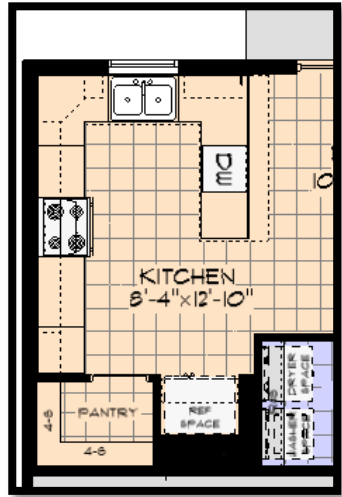

# The Waterford

4 Bedroom + 2-1/2 Bath  
2031 Square Feet

OPTIONAL SUNROOM

OPTIONAL KITCHEN ISLAND

OPTIONAL FIREPLACE

OPTIONAL KITCHEN PENINSULA

FIRST FLOOR PLAN (ELEVATION A)

OPTIONAL STUDY

SECOND FLOOR PLAN (ELEVATION A)

OPTIONAL DOUBLE VANITY

OPTIONAL GRAND OWNERS BATH

**MONARCH**

HOMES

BUILDER OF CHOICE

VISIT OUR WEBSITE AT [MONARCHHOMESOHIO.COM](http://MONARCHHOMESOHIO.COM)  
FOR MORE AVAILABLE OPTIONS AND ADDITIONAL DETAILS