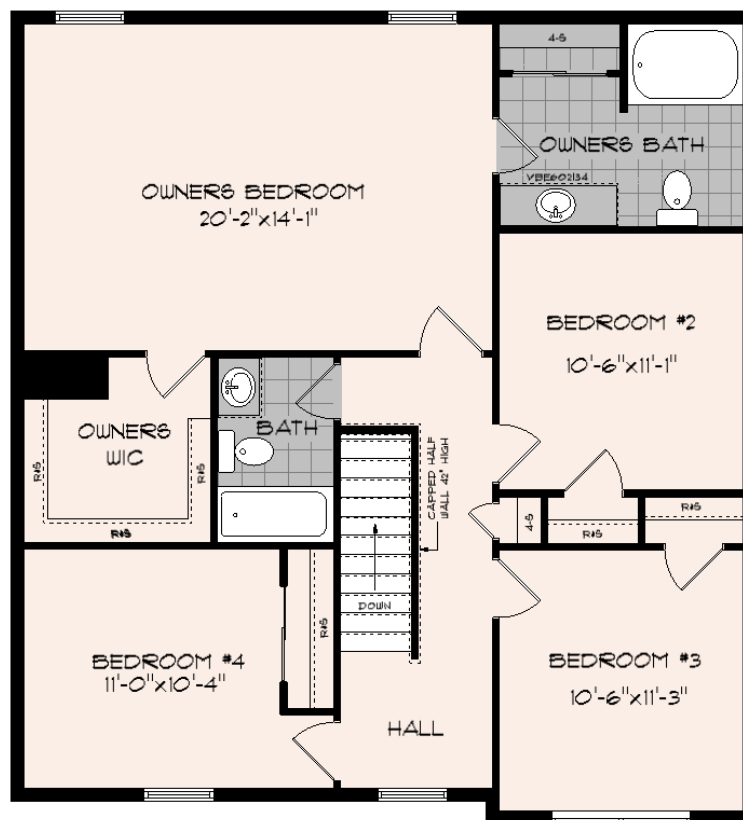

# The Waterford

4 Bedroom + 2-1/2 Bath  
2031 Square Feet

OPTIONAL SUNROOM

OPTIONAL KITCHEN ISLAND

OPTIONAL FIREPLACE

OPTIONAL KITCHEN PENINSULA

FIRST FLOOR PLAN (ELEVATION A)

OPTIONAL STUDY

SECOND FLOOR PLAN (ELEVATION A)

OPTIONAL DOUBLE VANITY

OPTIONAL GRAND OWNERS BATH

**MONARCH**

HOMES

BUILDER OF CHOICE

VISIT OUR WEBSITE AT [MONARCHHOMESOHIO.COM](http://MONARCHHOMESOHIO.COM)  
FOR MORE AVAILABLE OPTIONS AND ADDITIONAL DETAILS