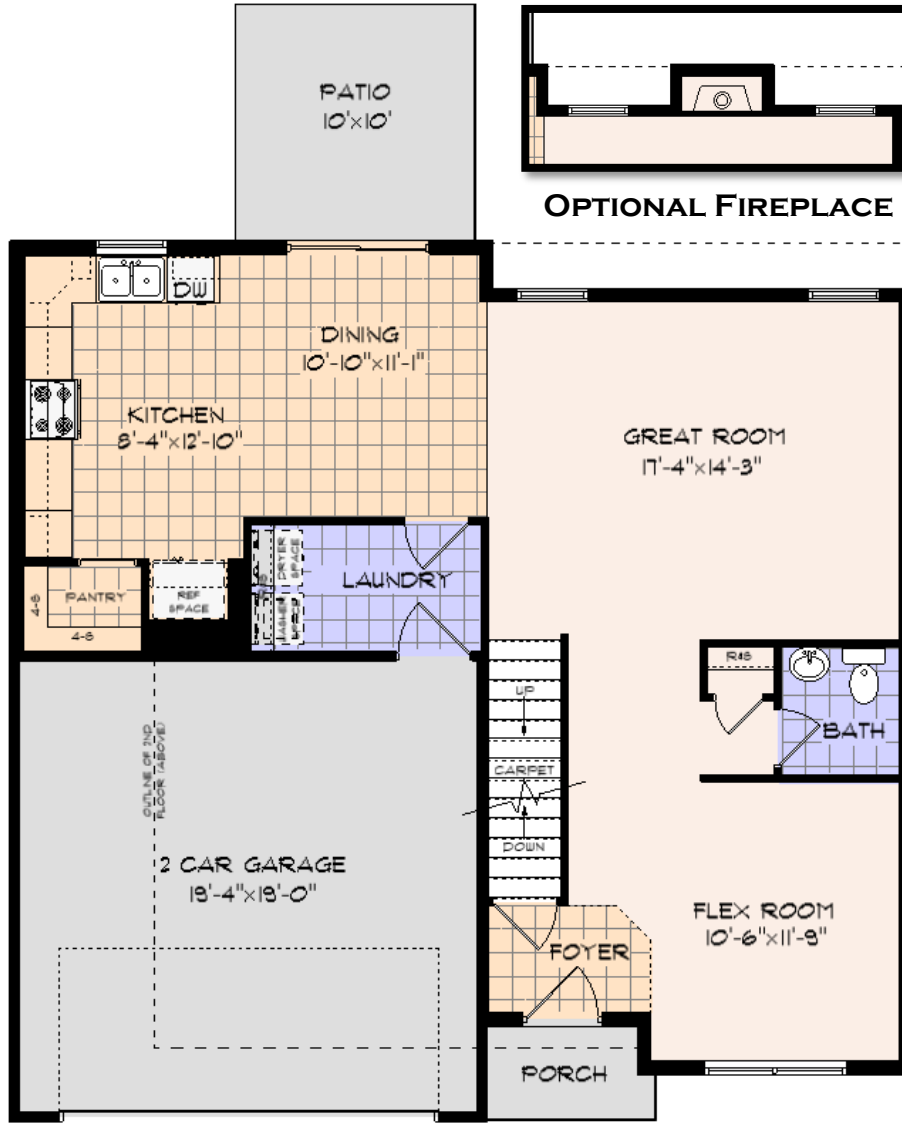

# The Waterford

4 Bedroom + 2-1/2 Bath  
2031 Square Feet

OPTIONAL SUNROOM

OPTIONAL KITCHEN ISLAND

OPTIONAL FIREPLACE

OPTIONAL KITCHEN PENINSULA

FIRST FLOOR PLAN (ELEVATION A)

OPTIONAL STUDY

SECOND FLOOR PLAN (ELEVATION A)

OPTIONAL DOUBLE VANITY

OPTIONAL GRAND OWNERS BATH

**MONARCH**

HOMES

BUILDER OF CHOICE

VISIT OUR WEBSITE AT [MONARCHHOMESOHIO.COM](http://MONARCHHOMESOHIO.COM)  
FOR MORE AVAILABLE OPTIONS AND ADDITIONAL DETAILS