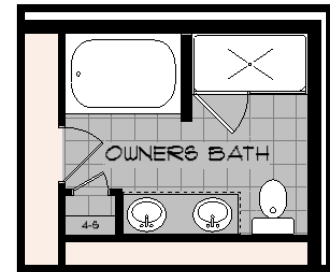

# The Waterford

4 Bedroom + 2-1/2 Bath  
2031 Square Feet

OPTIONAL SUNROOM

OPTIONAL KITCHEN ISLAND

OPTIONAL FIREPLACE

OPTIONAL KITCHEN PENINSULA

FIRST FLOOR PLAN (ELEVATION A)

OPTIONAL STUDY

SECOND FLOOR PLAN (ELEVATION A)

OPTIONAL DOUBLE VANITY

OPTIONAL GRAND OWNERS BATH

**MONARCH**

HOMES

BUILDER OF CHOICE

VISIT OUR WEBSITE AT [MONARCHHOMESOHIO.COM](http://MONARCHHOMESOHIO.COM)  
FOR MORE AVAILABLE OPTIONS AND ADDITIONAL DETAILS