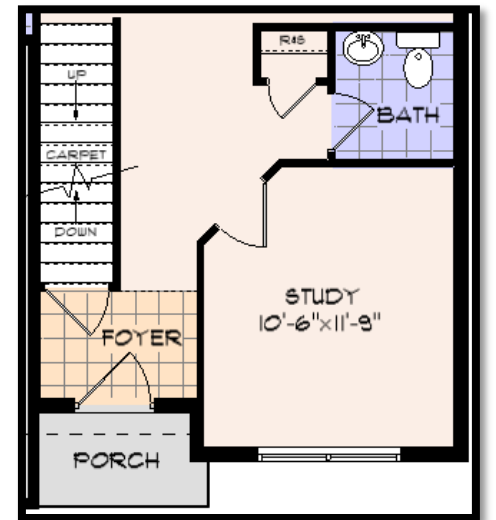

# The Waterford

4 Bedroom + 2-1/2 Bath  
2031 Square Feet

OPTIONAL SUNROOM

OPTIONAL KITCHEN ISLAND

OPTIONAL FIREPLACE

OPTIONAL KITCHEN PENINSULA

FIRST FLOOR PLAN (ELEVATION A)

OPTIONAL STUDY

SECOND FLOOR PLAN (ELEVATION A)

OPTIONAL DOUBLE VANITY

OPTIONAL GRAND OWNERS BATH

**MONARCH**

HOMES

BUILDER OF CHOICE

VISIT OUR WEBSITE AT [MONARCHHOMESOHIO.COM](http://MONARCHHOMESOHIO.COM)  
FOR MORE AVAILABLE OPTIONS AND ADDITIONAL DETAILS