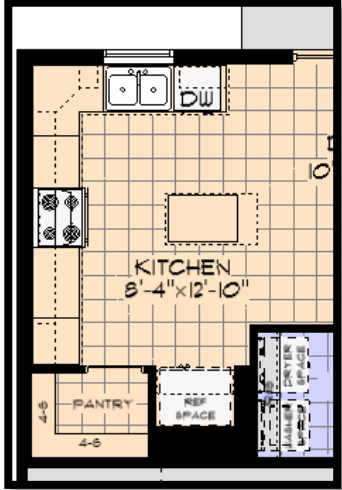

# The Waterford

4 Bedroom + 2-1/2 Bath  
2031 Square Feet

OPTIONAL SUNROOM

OPTIONAL KITCHEN ISLAND

OPTIONAL FIREPLACE

OPTIONAL KITCHEN PENINSULA

FIRST FLOOR PLAN (ELEVATION A)

OPTIONAL STUDY