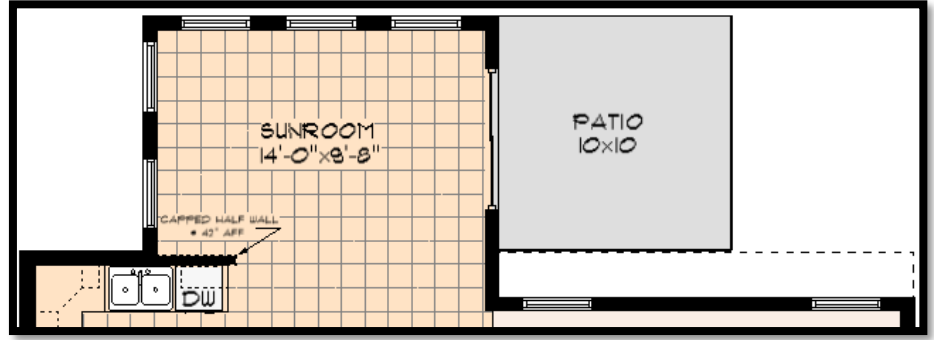

The Waterford

4 Bedroom + 2-1/2 Bath
2031 Square Feet

OPTIONAL SUNROOM