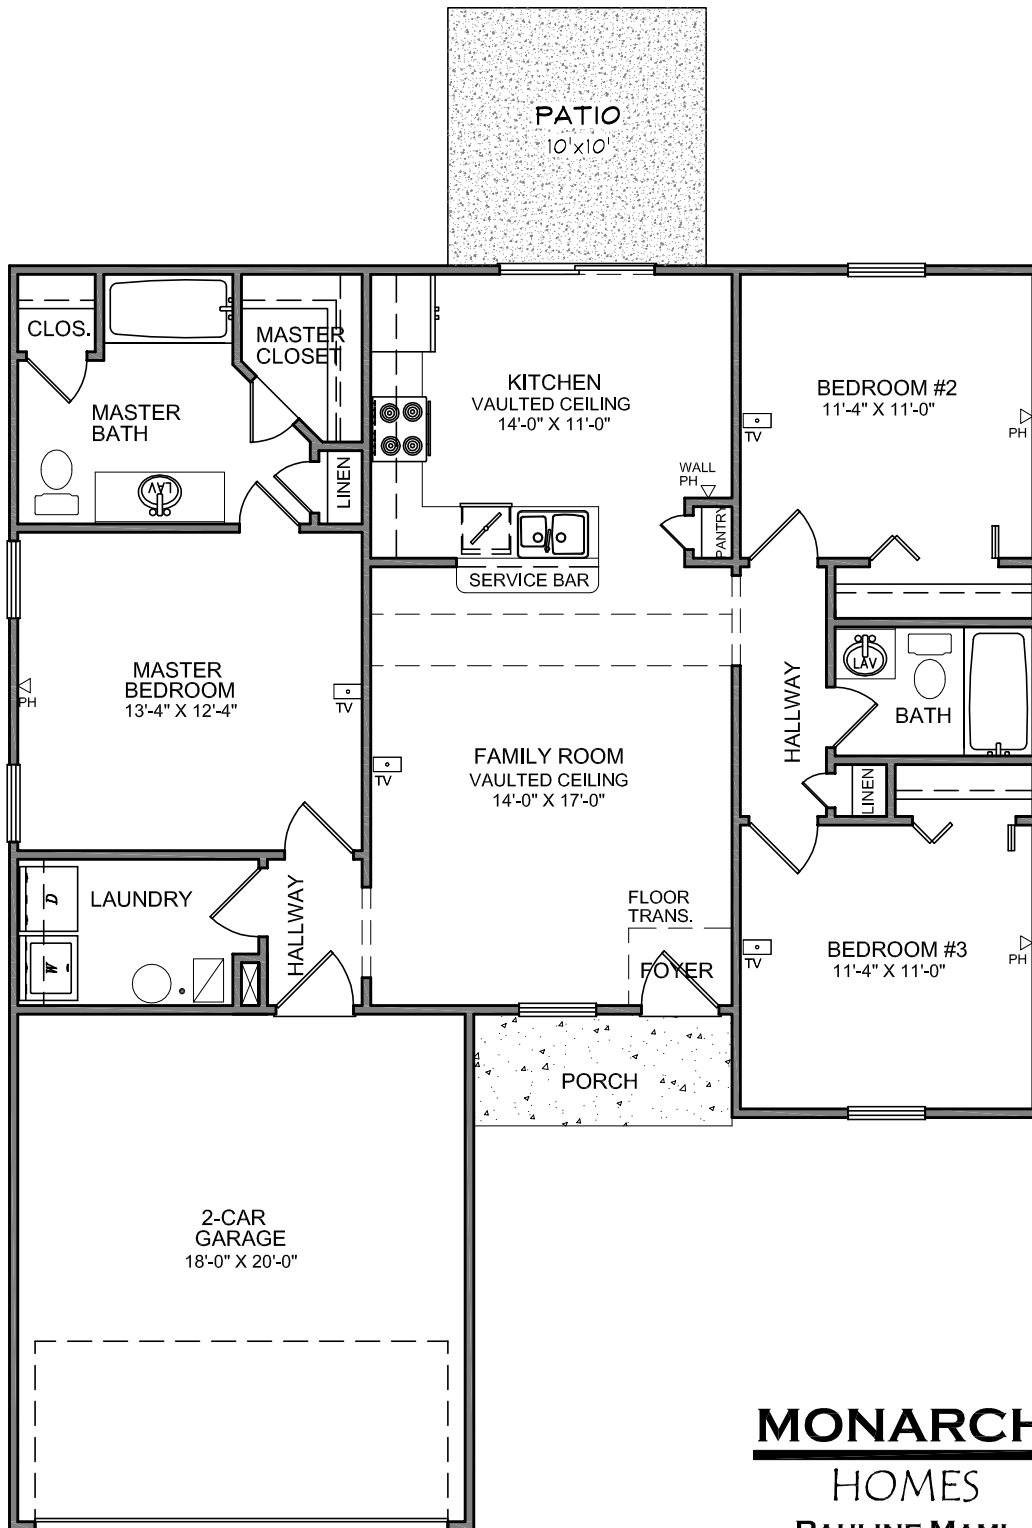

# THE ACADIA

3 BEDROOM • 2 BATH

VINYL FRONT ELEVATION

BRICK FRONT ELEVATION

**MONARCH**

HOMES

PAULINE MAMI  
513-503-7359

[WWW.MONARCHHOMESOHIO.COM](http://WWW.MONARCHHOMESOHIO.COM)

# THE ACADIA

## 3 BEDROOM • 2 BATH

FLOOR PLAN

**MONARCH**  
HOMES  
PAULINE MAMI  
513-503-7359